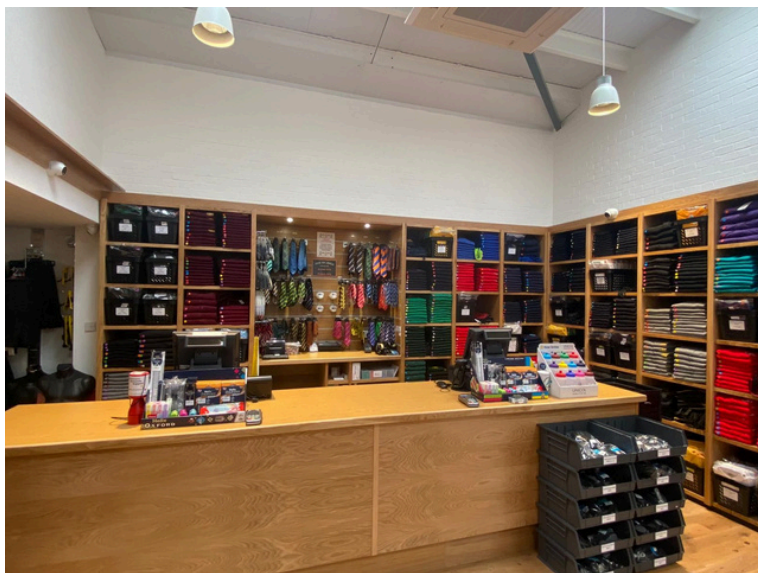

Appointments - Available to book online.