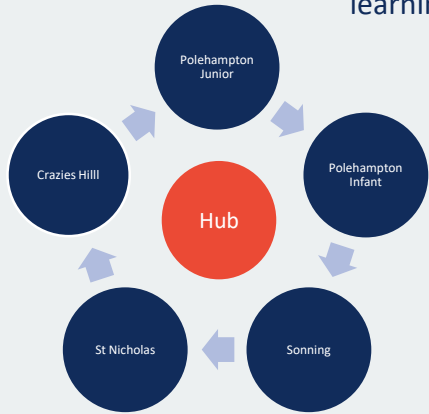

Future Thinking Partnership

The FTP is a group of Wokingham Primary Heads working together in collaboration in order to raise the standard of teaching and learning.

Keys Academy Trust North Hub

The hub consists of five primary schools in north Wokingham, united in a desire to deepen collaborative working practices to continuously improve together. The ambition is to develop and empower staff through inspiring and innovative opportunities to provide excellence in education. Through collegiate working, each school has influence over the vision, strategy and initiatives, whilst maintaining their individual character and ethos